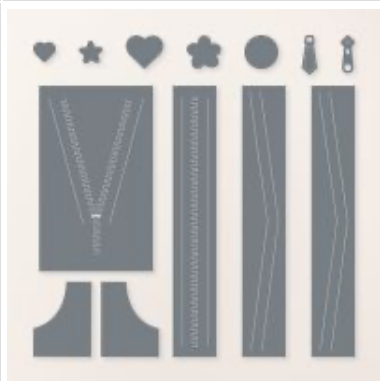

[All Zipped Up Dies](#)

[165401]

STAMPING WITH ERIN

www.stampingwitherin.com

Erin Bradley-Hindman

some images ©Stampin' Up!