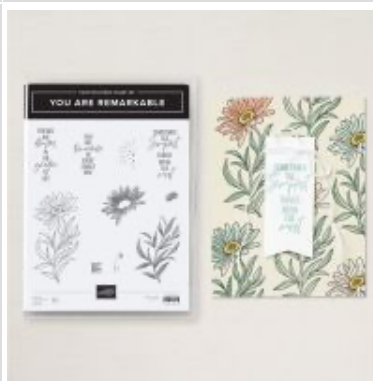

Erin Bradley-Hindman

some images ©Stampin' Up!

Wooded Acres Photopolymer Stamp Set

[165451]

Arched Wishes Cling Stamp Set (English)

[165428]

A Day With You Cling Stamp Set (English)

[165416]

School Days Photopolymer Stamp Set
(English)

[165443]

You Are Remarkable Photopolymer
Stamp Set (English)

[165445]

He's The Greatest Photopolymer Stamp
Set (English)

[165684]

Painted Stripes Cling Stamp Set