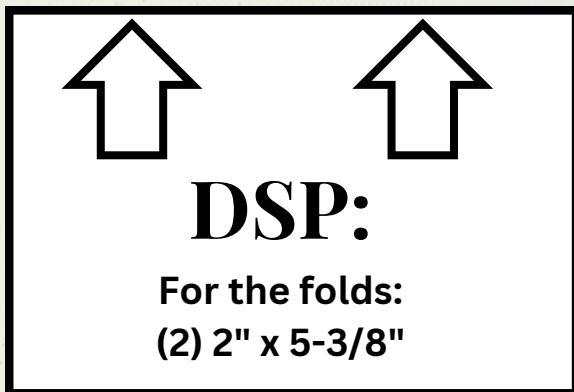

Two Fold Card

Card Base

The measurements are the same for portrait or landscape cards. On my landscape, I used the Lobster instead of the piece that hangs over. Also, no DSP was used.

Stamping with Erin

www.stampingwitherin.com