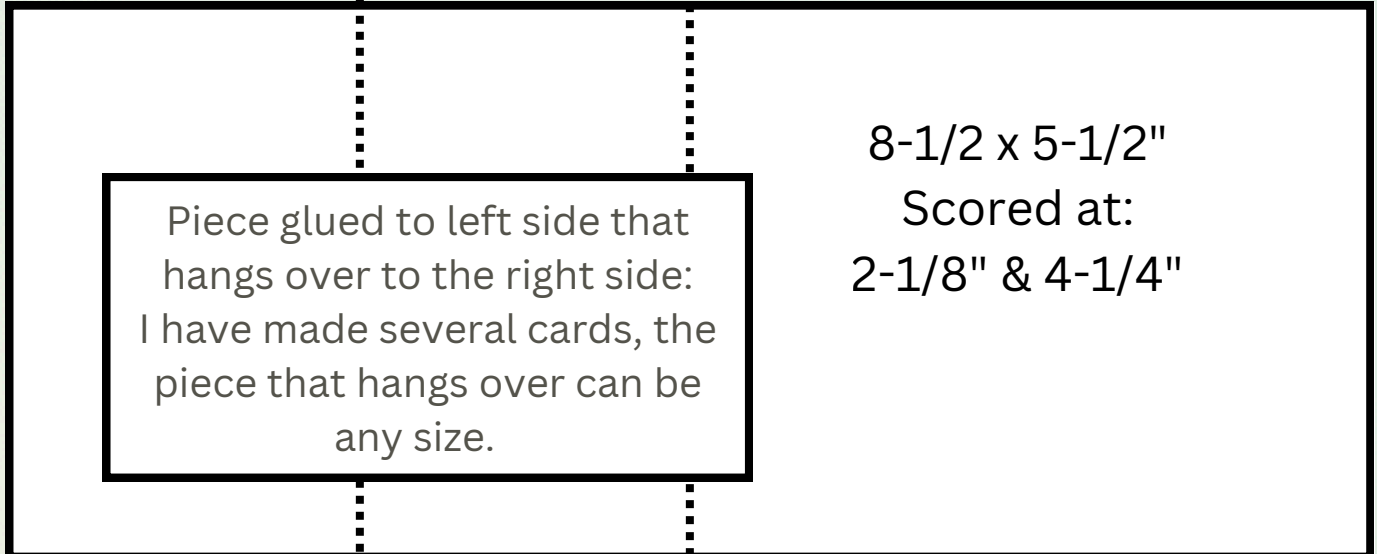

Two Fold Card

Card Base

The measurements are the same for portrait or landscape cards. On my landscape, I used the Lobster instead of the piece that hangs over. Also, no DSP was used.

Stamping with Erin

www.stampingwitherin.com